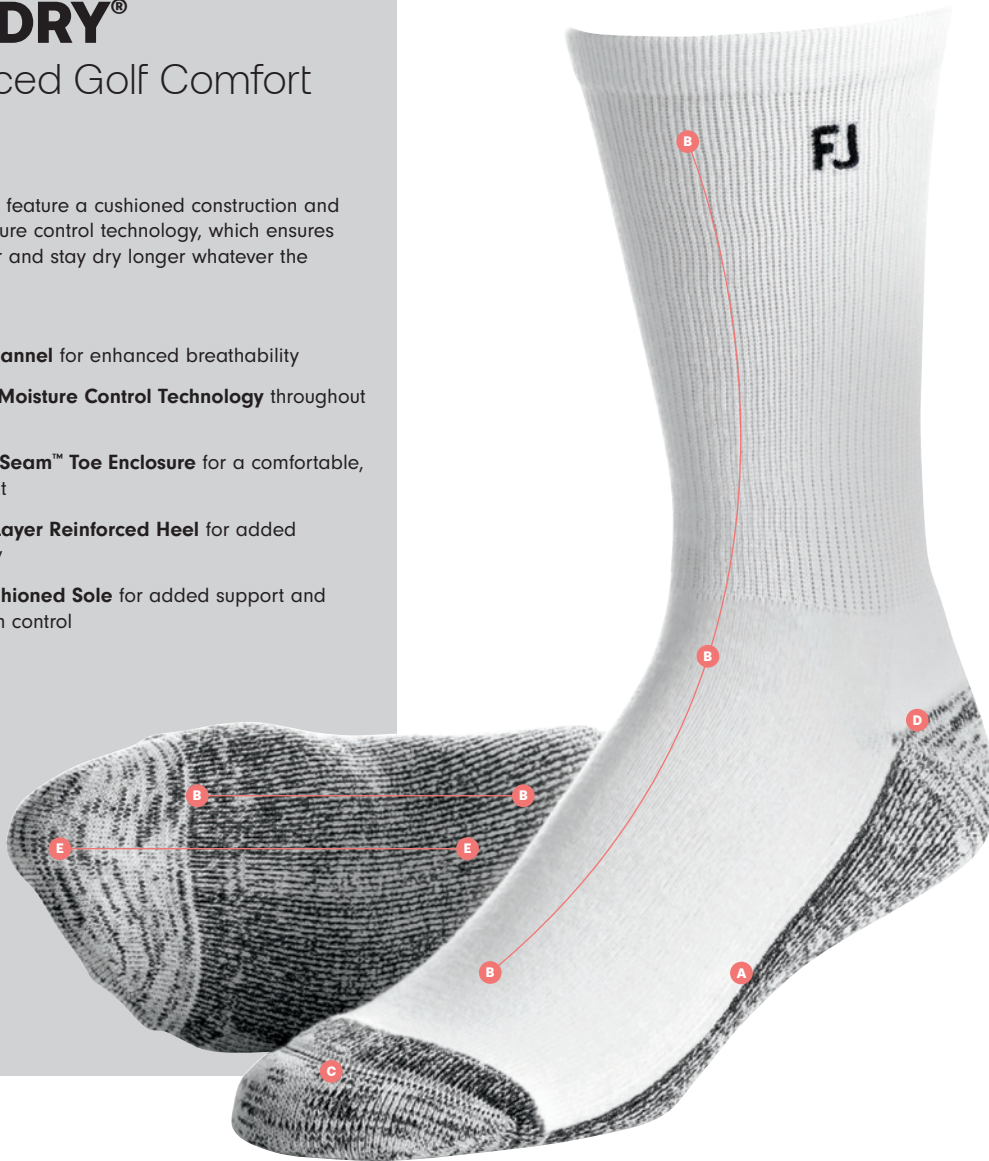

ProDry® socks feature a cushioned construction and DrySof™ moisture control technology, which ensures they dry faster and stay dry longer whatever the temperature.

- A. Mesh Channel** for enhanced breathability
- B. DrySof™ Moisture Control Technology** throughout sock
- C. Comfort Seam™ Toe Enclosure** for a comfortable, smooth fit
- D. Double-Layer Reinforced Heel** for added durability
- E. Fully Cushioned Sole** for added support and maximum control